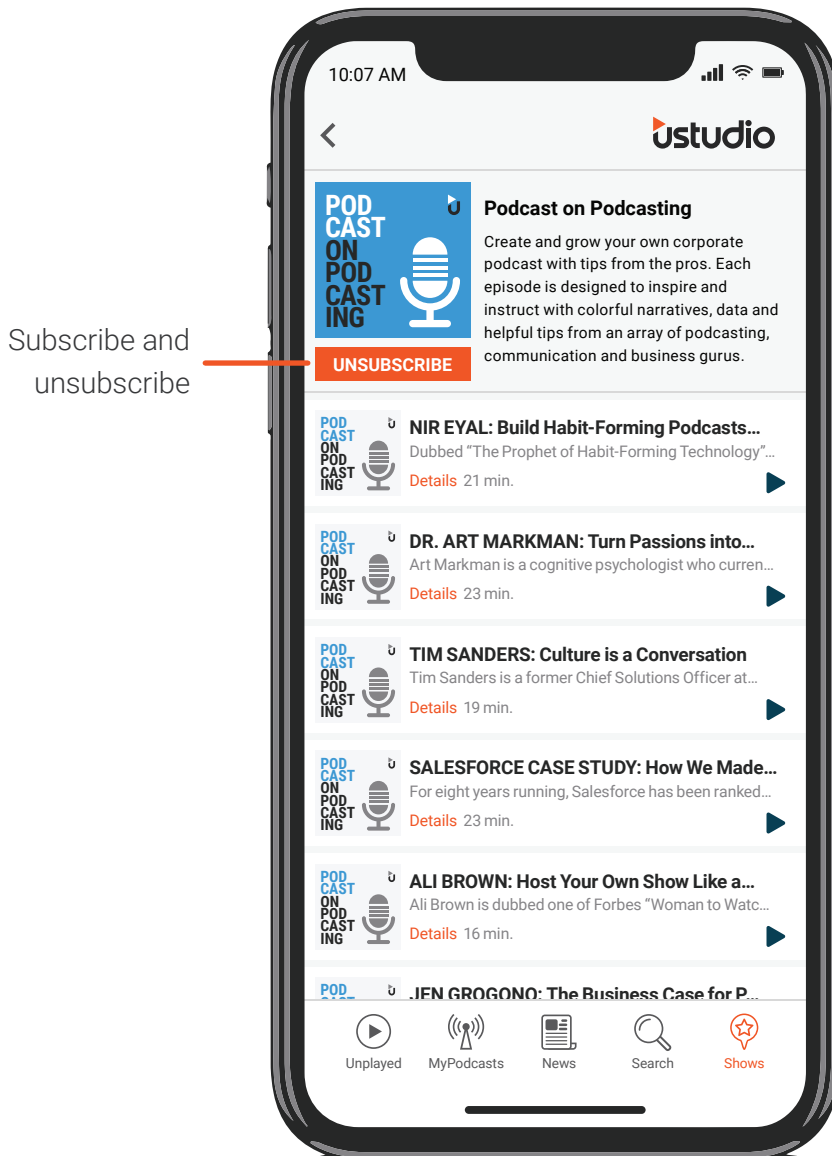

## Subscribing and Unsubscribing

Just tap the orange button below any show icon to subscribe. If you're already subscribed to the show the button will read unsubscribe, and tapping it will unsubscribe you from that show.

Subscribe and unsubscribe

**Quick Tip:** When you SUBSCRIBE or mark episodes as unplayed here, they will automatically be added to your queue.